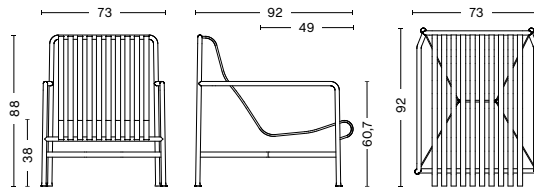

<https://hay.dk/da-dk/downloads>

**DIMENSIONS**

**PALISSADE TABLE**

LENGTH / 82,5 cm / 32.48"  
 WIDTH / 90 cm / 35.43"  
 HEIGHT / 75 cm / 29.53"

**PALISSADE TABLE**

LENGTH / 170 cm / 66.93"  
 WIDTH / 90 cm / 35.43"  
 HEIGHT / 75 cm / 29.53"

**PALISSADE MIDDLE LEG**

LENGTH / 90 cm / 35.43"  
 DEPTH / 13,5 cm / 5.31"  
 HEIGHT / 75 cm / 29.53"

**PALISSADE LOUNGE SOFA**

WIDTH / 139 cm / 54.72"  
 DEPTH / 88 cm / 34.65"  
 HEIGHT / 70 cm / 27.56"  
 SEAT HEIGHT / 38 cm / 14.96"  
 SEAT DEPTH / 49 cm / 19.29"

**PALISSADE LOUNGE CHAIR LOW**

WIDTH / 73 cm / 28.74"  
 DEPTH / 81 cm / 31.89"  
 HEIGHT / 70 cm / 27.56"  
 SEAT HEIGHT / 38 cm / 14.96"  
 SEAT DEPTH / 49 cm / 19.29"

**PALISSADE LOUNGE CHAIR HIGH**

WIDTH / 73 cm / 28.74"  
 DEPTH / 92 cm / 36.22"  
 HEIGHT / 88 cm / 34.65"  
 SEAT HEIGHT / 38 cm / 14.96"  
 SEAT DEPTH / 49 cm / 19.29"