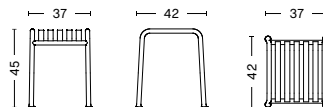

PALISSADE STOOL

WIDTH / 37 cm / 14.56"
DEPTH / 42 cm / 16.54"
HEIGHT / 45 cm / 17.71"