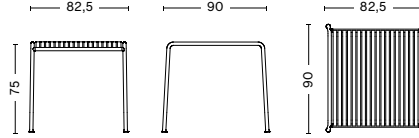

## DOWNLOADS

Packshots and lifestyle photos, 2D / 3D files, care and maintenance instructions, test certificates, product fact sheets, and product presentations are available in our Image Bank at hay.com.

<https://hay.dk/da-dk/downloads>

**DIMENSIONS**

**PALISSADE TABLE**

LENGTH / 82,5 cm / 32.48"  
 WIDTH / 90 cm / 35.43"  
 HEIGHT / 75 cm / 29.53"

**PALISSADE TABLE**

LENGTH / 170 cm / 66.93"  
 WIDTH / 90 cm / 35.43"  
 HEIGHT / 75 cm / 29.53"