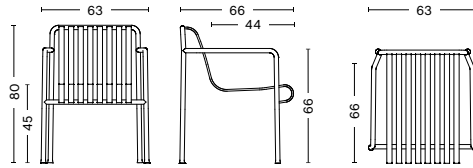

<https://hay.dk/da-dk/downloads>

**DIMENSIONS**

**PALISSADE TABLE**

LENGTH / 82,5 cm / 32.48"  
 WIDTH / 90 cm / 35.43"  
 HEIGHT / 75 cm / 29.53"

**PALISSADE TABLE**

LENGTH / 170 cm / 66.93"  
 WIDTH / 90 cm / 35.43"  
 HEIGHT / 75 cm / 29.53"

**PALISSADE LOUNGE CHAIR LOW**

WIDTH / 73 cm / 28.74"  
 DEPTH / 81 cm / 31.89"  
 HEIGHT / 70 cm / 27.56"  
 SEAT HEIGHT / 38 cm / 14.96"  
 SEAT DEPTH / 49 cm / 19.29"

**PALISSADE LOUNGE CHAIR HIGH**

WIDTH / 73 cm / 28.74"  
 DEPTH / 92 cm / 36.22"  
 HEIGHT / 88 cm / 34.65"  
 SEAT HEIGHT / 38 cm / 14.96"  
 SEAT DEPTH / 49 cm / 19.29"

**PALISSADE BAR STOOL**

WIDTH / 38 cm / 14.96"  
 DEPTH / 45 cm / 17.72"  
 HEIGHT / 78 cm / 30.71"

**PALISSADE DINNING ARMCHAIR**

WIDTH / 63 cm / 24.80"  
 DEPTH / 66 cm / 25.98"  
 HEIGHT / 80 cm / 31.49"  
 SEAT HEIGHT / 45 cm / 17.71"  
 SEAT DEPTH / 44 cm / 17.32"