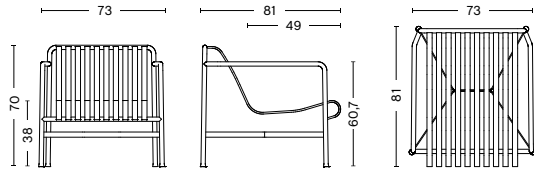

<https://hay.dk/da-dk/downloads>

**DIMENSIONS**

**PALISSADE TABLE**

LENGTH / 82,5 cm / 32.48"  
 WIDTH / 90 cm / 35.43"  
 HEIGHT / 75 cm / 29.53"

**PALISSADE TABLE**

LENGTH / 170 cm / 66.93"  
 WIDTH / 90 cm / 35.43"  
 HEIGHT / 75 cm / 29.53"

**PALISSADE MIDDLE LEG**

LENGTH / 90 cm / 35.43"  
 DEPTH / 13,5 cm / 5.31"  
 HEIGHT / 75 cm / 29.53"

**PALISSADE LOUNGE SOFA**

WIDTH / 139 cm / 54.72"  
 DEPTH / 88 cm / 34.65"  
 HEIGHT / 70 cm / 27.56"  
 SEAT HEIGHT / 38 cm / 14.96"  
 SEAT DEPTH / 49 cm / 19.29"

**PALISSADE LOUNGE CHAIR LOW**

WIDTH / 73 cm / 28.74"  
 DEPTH / 81 cm / 31.89"  
 HEIGHT / 70 cm / 27.56"  
 SEAT HEIGHT / 38 cm / 14.96"  
 SEAT DEPTH / 49 cm / 19.29"

**PALISSADE LOUNGE CHAIR HIGH**

WIDTH / 73 cm / 28.74"  
 DEPTH / 92 cm / 36.22"  
 HEIGHT / 88 cm / 34.65"  
 SEAT HEIGHT / 38 cm / 14.96"  
 SEAT DEPTH / 49 cm / 19.29"