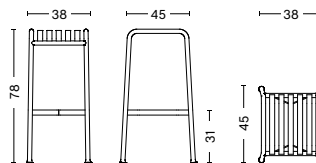

<https://hay.dk/da-dk/downloads>

**DIMENSIONS**

**PALISSADE TABLE**

LENGTH / 82,5 cm / 32.48"  
 WIDTH / 90 cm / 35.43"  
 HEIGHT / 75 cm / 29.53"

**PALISSADE TABLE**

LENGTH / 170 cm / 66.93"  
 WIDTH / 90 cm / 35.43"  
 HEIGHT / 75 cm / 29.53"

**PALISSADE MIDDLE LEG**

LENGTH / 90 cm / 35.43"  
 DEPTH / 13,5 cm / 5.31"  
 HEIGHT / 75 cm / 29.53"

**PALISSADE LOUNGE SOFA**

WIDTH / 139 cm / 54.72"  
 DEPTH / 88 cm / 34.65"  
 HEIGHT / 70 cm / 27.56"  
 SEAT HEIGHT / 38 cm / 14.96"  
 SEAT DEPTH / 49 cm / 19.29"

**PALISSADE LOUNGE CHAIR LOW**

WIDTH / 73 cm / 28.74"  
 DEPTH / 81 cm / 31.89"  
 HEIGHT / 70 cm / 27.56"  
 SEAT HEIGHT / 38 cm / 14.96"  
 SEAT DEPTH / 49 cm / 19.29"

**PALISSADE LOUNGE CHAIR HIGH**

WIDTH / 73 cm / 28.74"  
 DEPTH / 92 cm / 36.22"  
 HEIGHT / 88 cm / 34.65"  
 SEAT HEIGHT / 38 cm / 14.96"  
 SEAT DEPTH / 49 cm / 19.29"

**PALISSADE BAR STOOL**

WIDTH / 38 cm / 14.96"  
 DEPTH / 45 cm / 17.72"  
 HEIGHT / 78 cm / 30.71"

**PALISSADE DINNING ARMCHAIR**

WIDTH / 63 cm / 24.80"  
 DEPTH / 66 cm / 25.98"  
 HEIGHT / 80 cm / 31.49"  
 SEAT HEIGHT / 45 cm / 17.71"  
 SEAT DEPTH / 44 cm / 17.32"