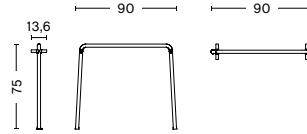

PALISSADE MIDDLE LEG

LENGTH / 90 cm / 35.43"
DEPTH / 13,5 cm / 5.31"
HEIGHT / 75 cm / 29.53"